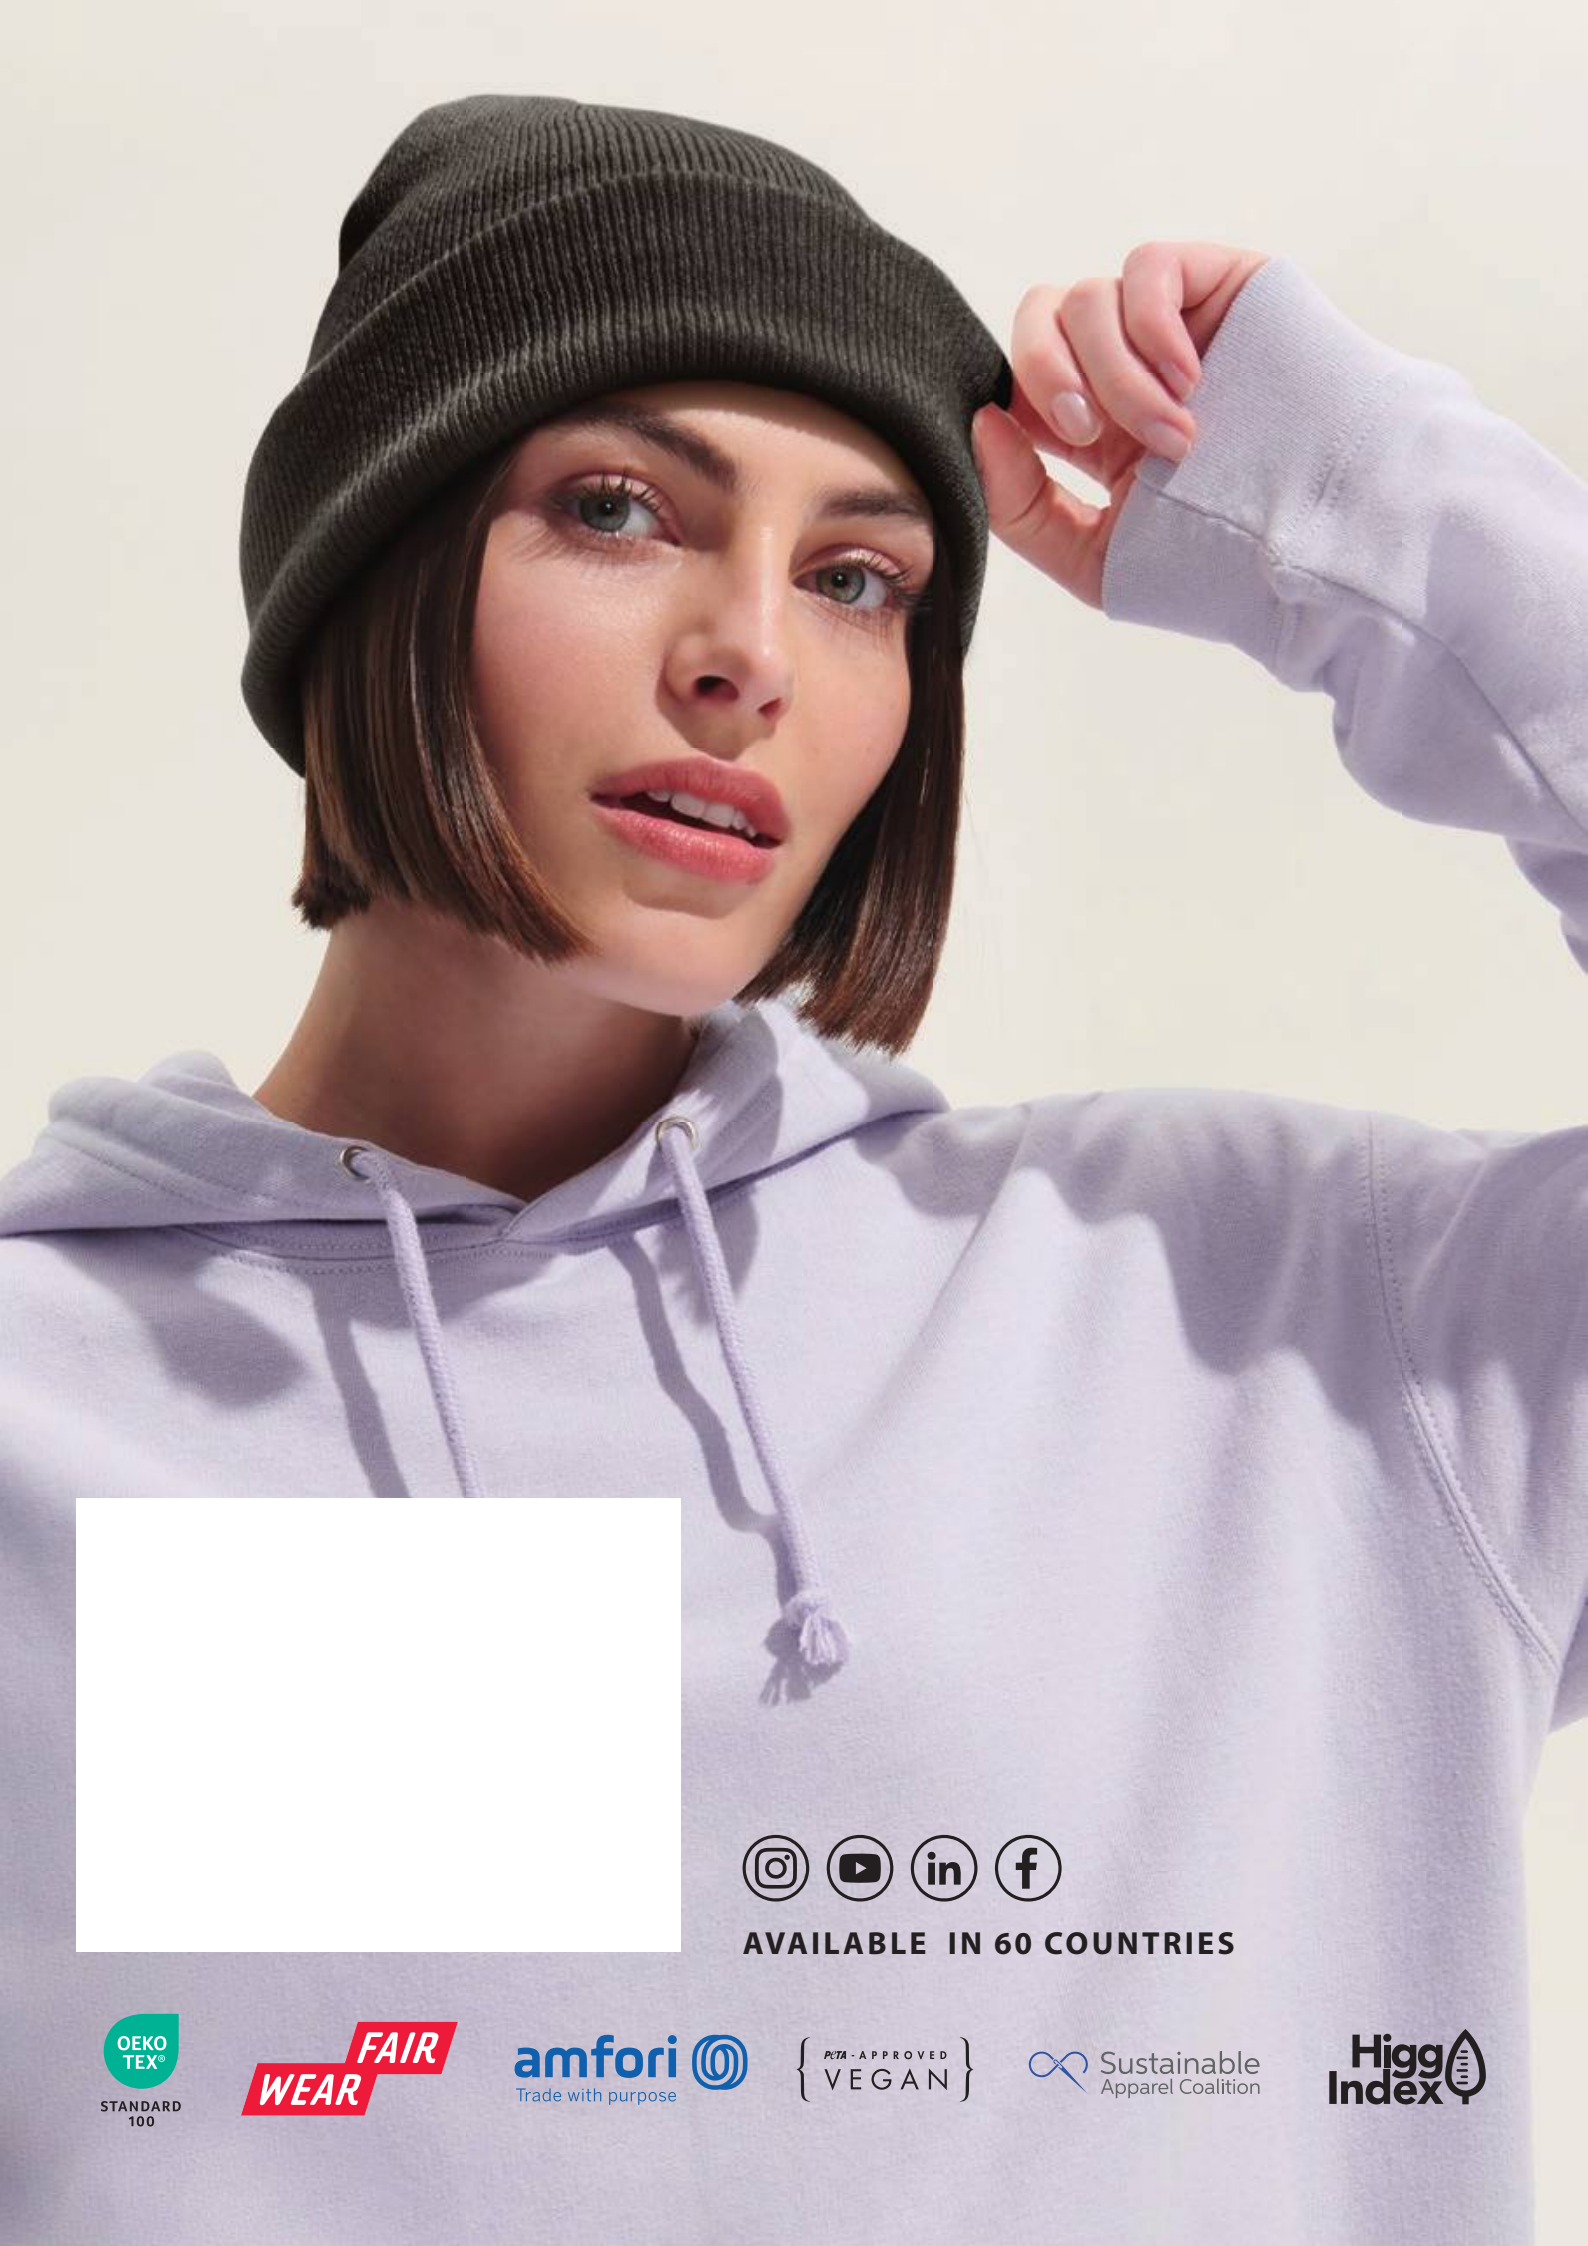

AVAILABLE IN 60 COUNTRIES