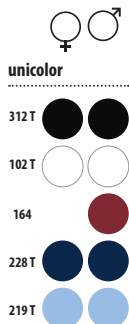

SOL'S EDEN 17015

Camisa manga larga
POPELÍN STRETCH 140
97% algodón - 3% elastano

	XS	S	M	L	XL	XXL	3XL
A/B	62/45	64/48	66/51	68/54	70/57	72/60	73/63
	6 KG 55 X 36 X 17 CM						
1	20						

SOL'S BRIGHTON 17000

Camisa manga larga
POPELÍN STRETCH 140
97% algodón - 3% elastano

	S	M	L	XL	XXL	3XL	4XL	5XL*
A/B	76/54	78/57	80/60	82/63	84/66	86/69	88/72	88/75
	7 KG 57 X 37 X 30 CM							
1	20							

*Talla disponible en algunos colores

unicolor

SOL'S EFFECT 17010

Camisa manga 3/ 4
POPELÍN STRETCH 140
97% algodón - 3% elastano

	XS	S	M	L	XL	XXL	3XL
A/B	62/45	64/48	66/51	68/54	70/57	72/60	73/63
	5 KG 55 X 36 X 17 CM						
1	20